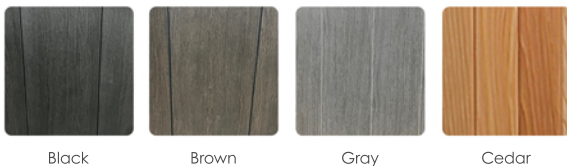

PERMAWOOD™ CABINET COLORS

Color samples are for reference only. Actual product color may vary slightly. Nordic Products Inc. reserves the right to change any specifications without notice.