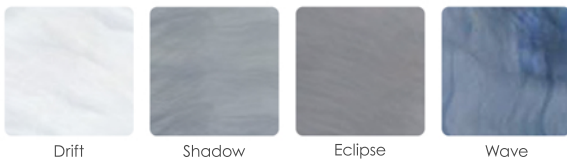

PERMASHELL™ COLORS