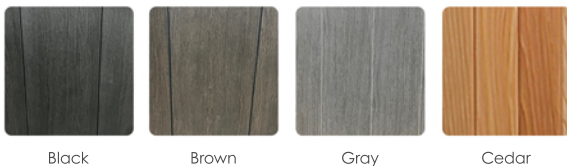

Shell: Drift

Shell: Drift | Cabinet: Black (Shown with MLP Option)

PERMASHELL™ COLORS

PERMAWOOD™ CABINET COLORS

Color samples are for reference only. Actual product color may vary slightly. Nordic Products Inc. reserves the right to change any specifications without notice.