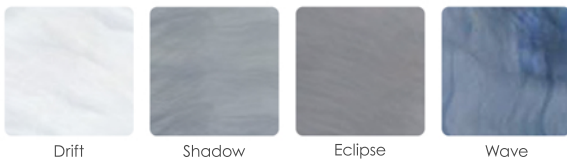

Shell: Drift

Shell: Drift | Cabinet: Black (Shown with MLP Option)

PERMASHELL™ COLORS

PERMAWOOD™ CABINET COLORS

Color samples are for reference only. Actual product color may vary slightly. Nordic Products Inc. reserves the right to change any specifications without notice.