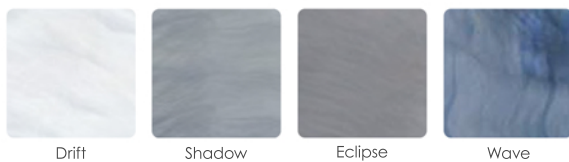

PERMASHELL™ COLORS

PERMAWOOD™ CABINET COLORS

Shell: Drift

Shell: Drift | Cabinet: Black

Color samples are for reference only. Actual product color may vary slightly. Nordic Products Inc. reserves the right to change any specifications without notice.