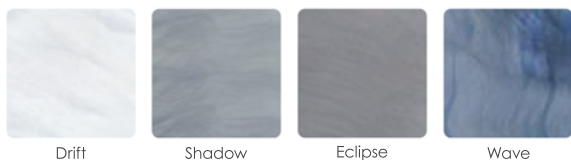

Shell: Drift (Shown with NLP Option)

Shell: Drift | Cabinet: Gray

PERMASHELL™ COLORS

PERMAWOOD™ CABINET COLORS

Color samples are for reference only. Actual product color may vary slightly. Nordic Products Inc. reserves the right to change any specifications without notice.