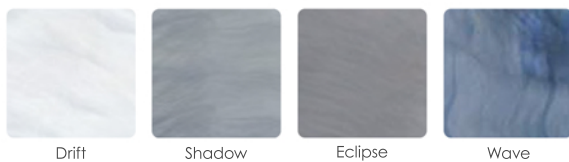

PERMASHELL™ COLORS