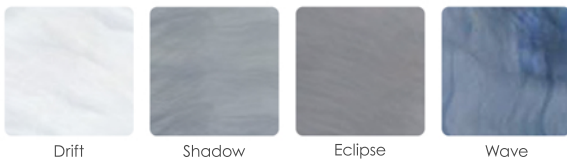

Shell: Drift (Shown with NLP Option)

Shell: Shadow | Cabinet: Brown

PERMASHELL™ COLORS

PERMAWOOD™ CABINET COLORS

Color samples are for reference only. Actual product color may vary slightly. Nordic Products Inc. reserves the right to change any specifications without notice.