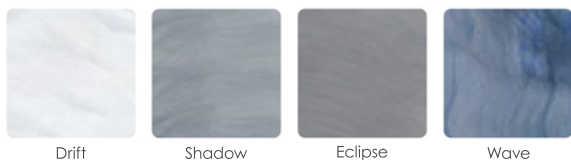

PERMASHELL™ COLORS