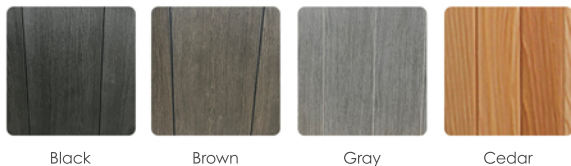

Shell: Drift (Shown with MLP & Starlight Package Option)

Shell: Drift | Cabinet: Brown (Shown with MLP Option)

PERMASHELL™ COLORS

PERMAWOOD™ CABINET COLORS

Color samples are for reference only. Actual product color may vary slightly. Nordic Products Inc. reserves the right to change any specifications without notice.