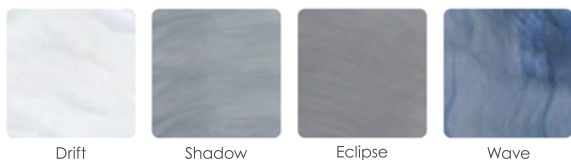

Shell: Drift (Shown with MLP & Starlight Package Option)

Shell: Drift | Cabinet: Brown (Shown with MLP Option)

PERMASHELL™ COLORS

PERMAWOOD™ CABINET COLORS

Color samples are for reference only. Actual product color may vary slightly. Nordic Products Inc. reserves the right to change any specifications without notice.