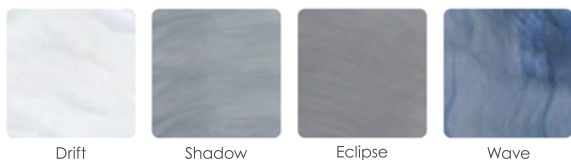

Shell: Drift

Shell: Drift | Cabinet: Black (Shown with MLP Option)

PERMASHELL™ COLORS

PERMAWOOD™ CABINET COLORS

Color samples are for reference only. Actual product color may vary slightly. Nordic Products Inc. reserves the right to change any specifications without notice.