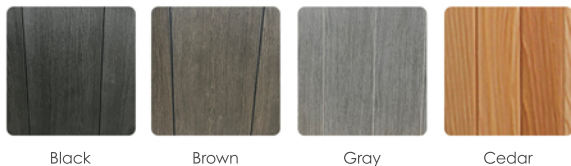

Shell: Drift

Shell: Drift | Cabinet: Black (Shown with MLP Option)

PERMASHELL™ COLORS

PERMAWOOD™ CABINET COLORS

Color samples are for reference only. Actual product color may vary slightly. Nordic Products Inc. reserves the right to change any specifications without notice.