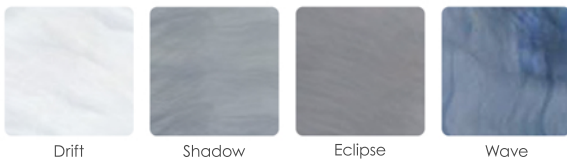

Shell: Drift

Shell: Drift | Cabinet: Brown (Shown with MLP Option)

PERMASHELL™ COLORS

PERMAWOOD™ CABINET COLORS

Color samples are for reference only. Actual product color may vary slightly. Nordic Products Inc. reserves the right to change any specifications without notice.