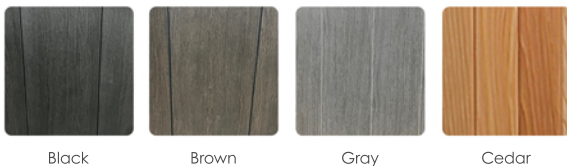

Shell: Drift

Shell: Drift | Cabinet: Brown (Shown with MLP Option)

PERMASHELL™ COLORS

PERMAWOOD™ CABINET COLORS

Color samples are for reference only. Actual product color may vary slightly. Nordic Products Inc. reserves the right to change any specifications without notice.